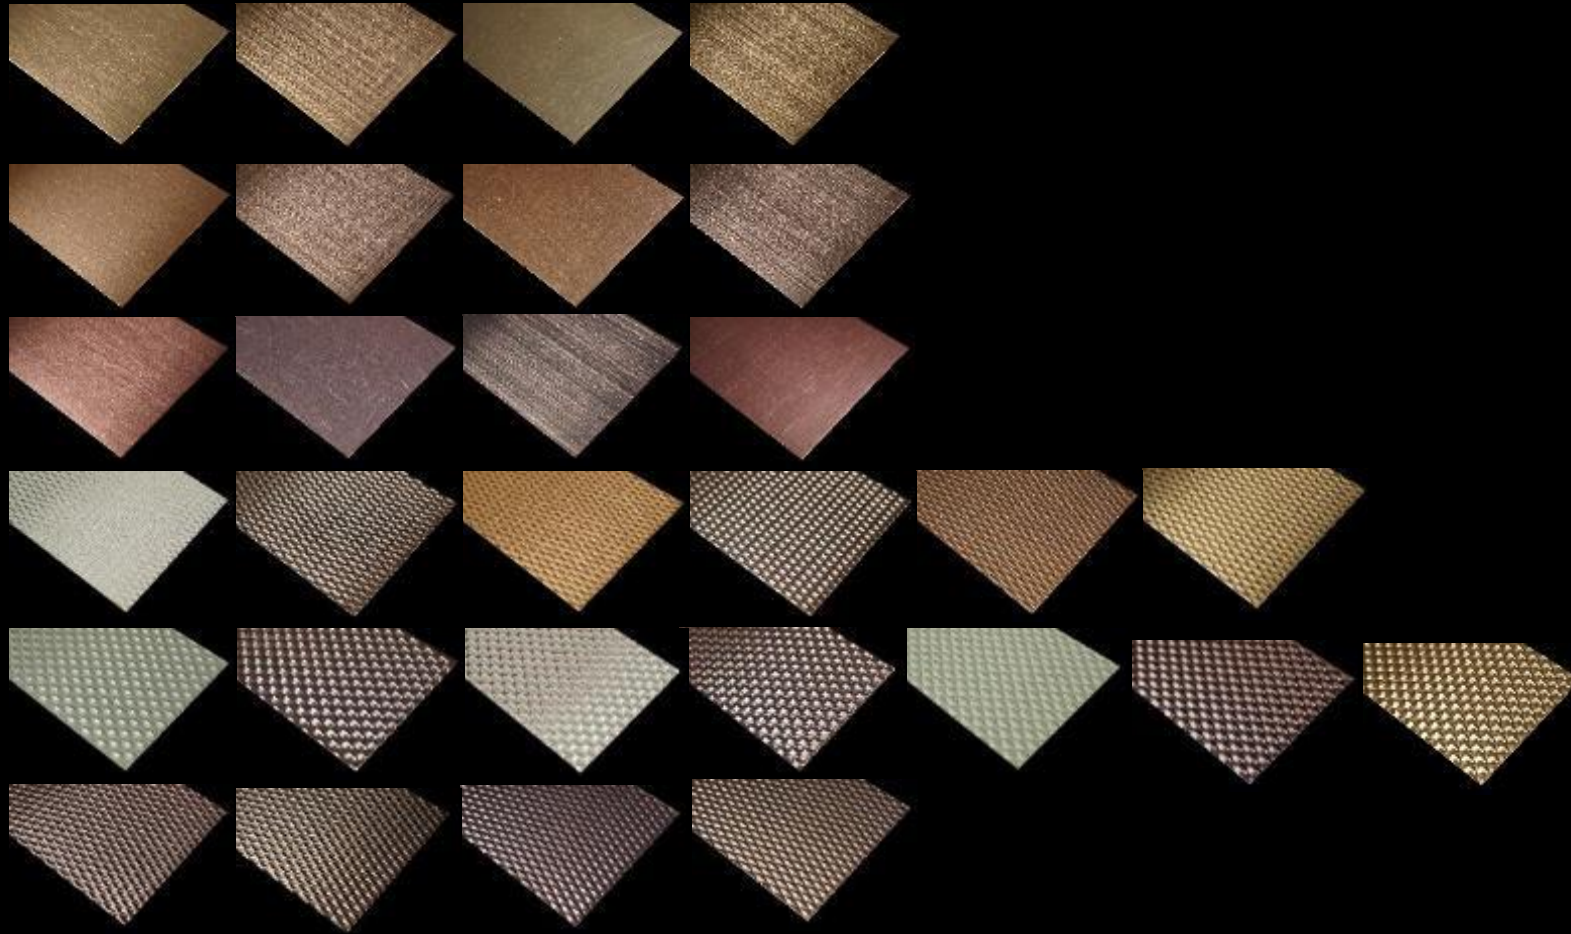

Nordic Decor

Nordic
Copper

Grinded Surfaces

Nordic Decor 980

Grind: Hairline fine
Available surface: Nordic Brown Light
Nordic Brown
Nordic Brass
Nordic Brass Weathered
upon request
Other surface: upon request
Maximale sizes: 1000mm x 3000mm
Individual sizes: upon request
Thickness: 0.7mm – 1.5mm
On stock: 0.7mm and 1.0mm
Minimum order: 3m²