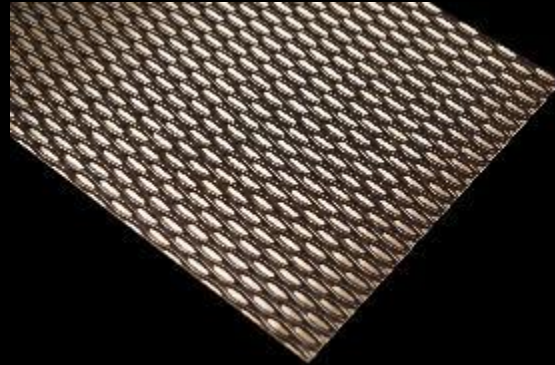

Nordic Decor 5030

Embossing:	5WL - grinded
Available surface:	Nordic Brown Light Nordic Brass Weathered Nordic Royal Nordic Green Traditional upon request
Other surface:	upon request
Maximale sizes:	1000mm x 6000mm
Individual sizes:	upon request
Thickness:	0.7mm – 1.5mm
On stock:	0.7mm and 1.0mm
Minimum order:	3m²
Pricing:	Material + 54€/m²