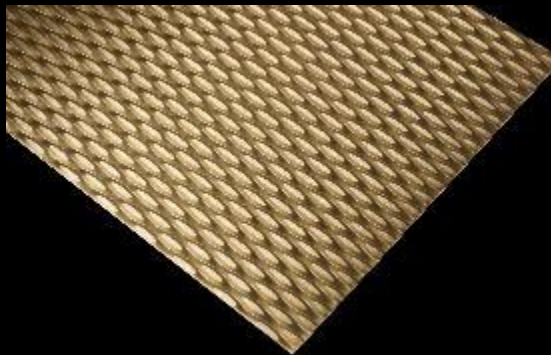

Nordic Decor 5030

Embossing:	5WL - grinded
Available surface:	Nordic Brown Light Nordic Brass Weathered Nordic Royal Nordic Green Traditional upon request
Other surface:	upon request
Maximale sizes:	1000mm x 6000mm
Individual sizes:	upon request
Thickness:	0.7mm – 1.5mm
On stock:	0.7mm and 1.0mm
Minimum order:	3m²
Pricing:	Material + 54€/m²