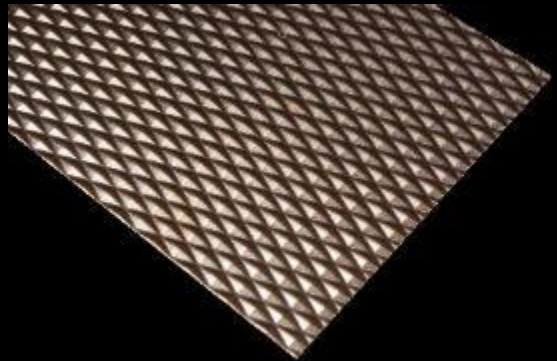

Nordic Decor 7000

Embossing:	7WL
Available surface:	Nordic Brown Nordic Brown Light Nordic Brass Weathered upon request
Other surface:	upon request
Maximale sizes:	1000mm x 6000mm
Individual sizes:	upon request
Thickness:	0.7mm – 1.5mm
On stock:	0.7mm and 1.0mm
Minimum order:	3m²